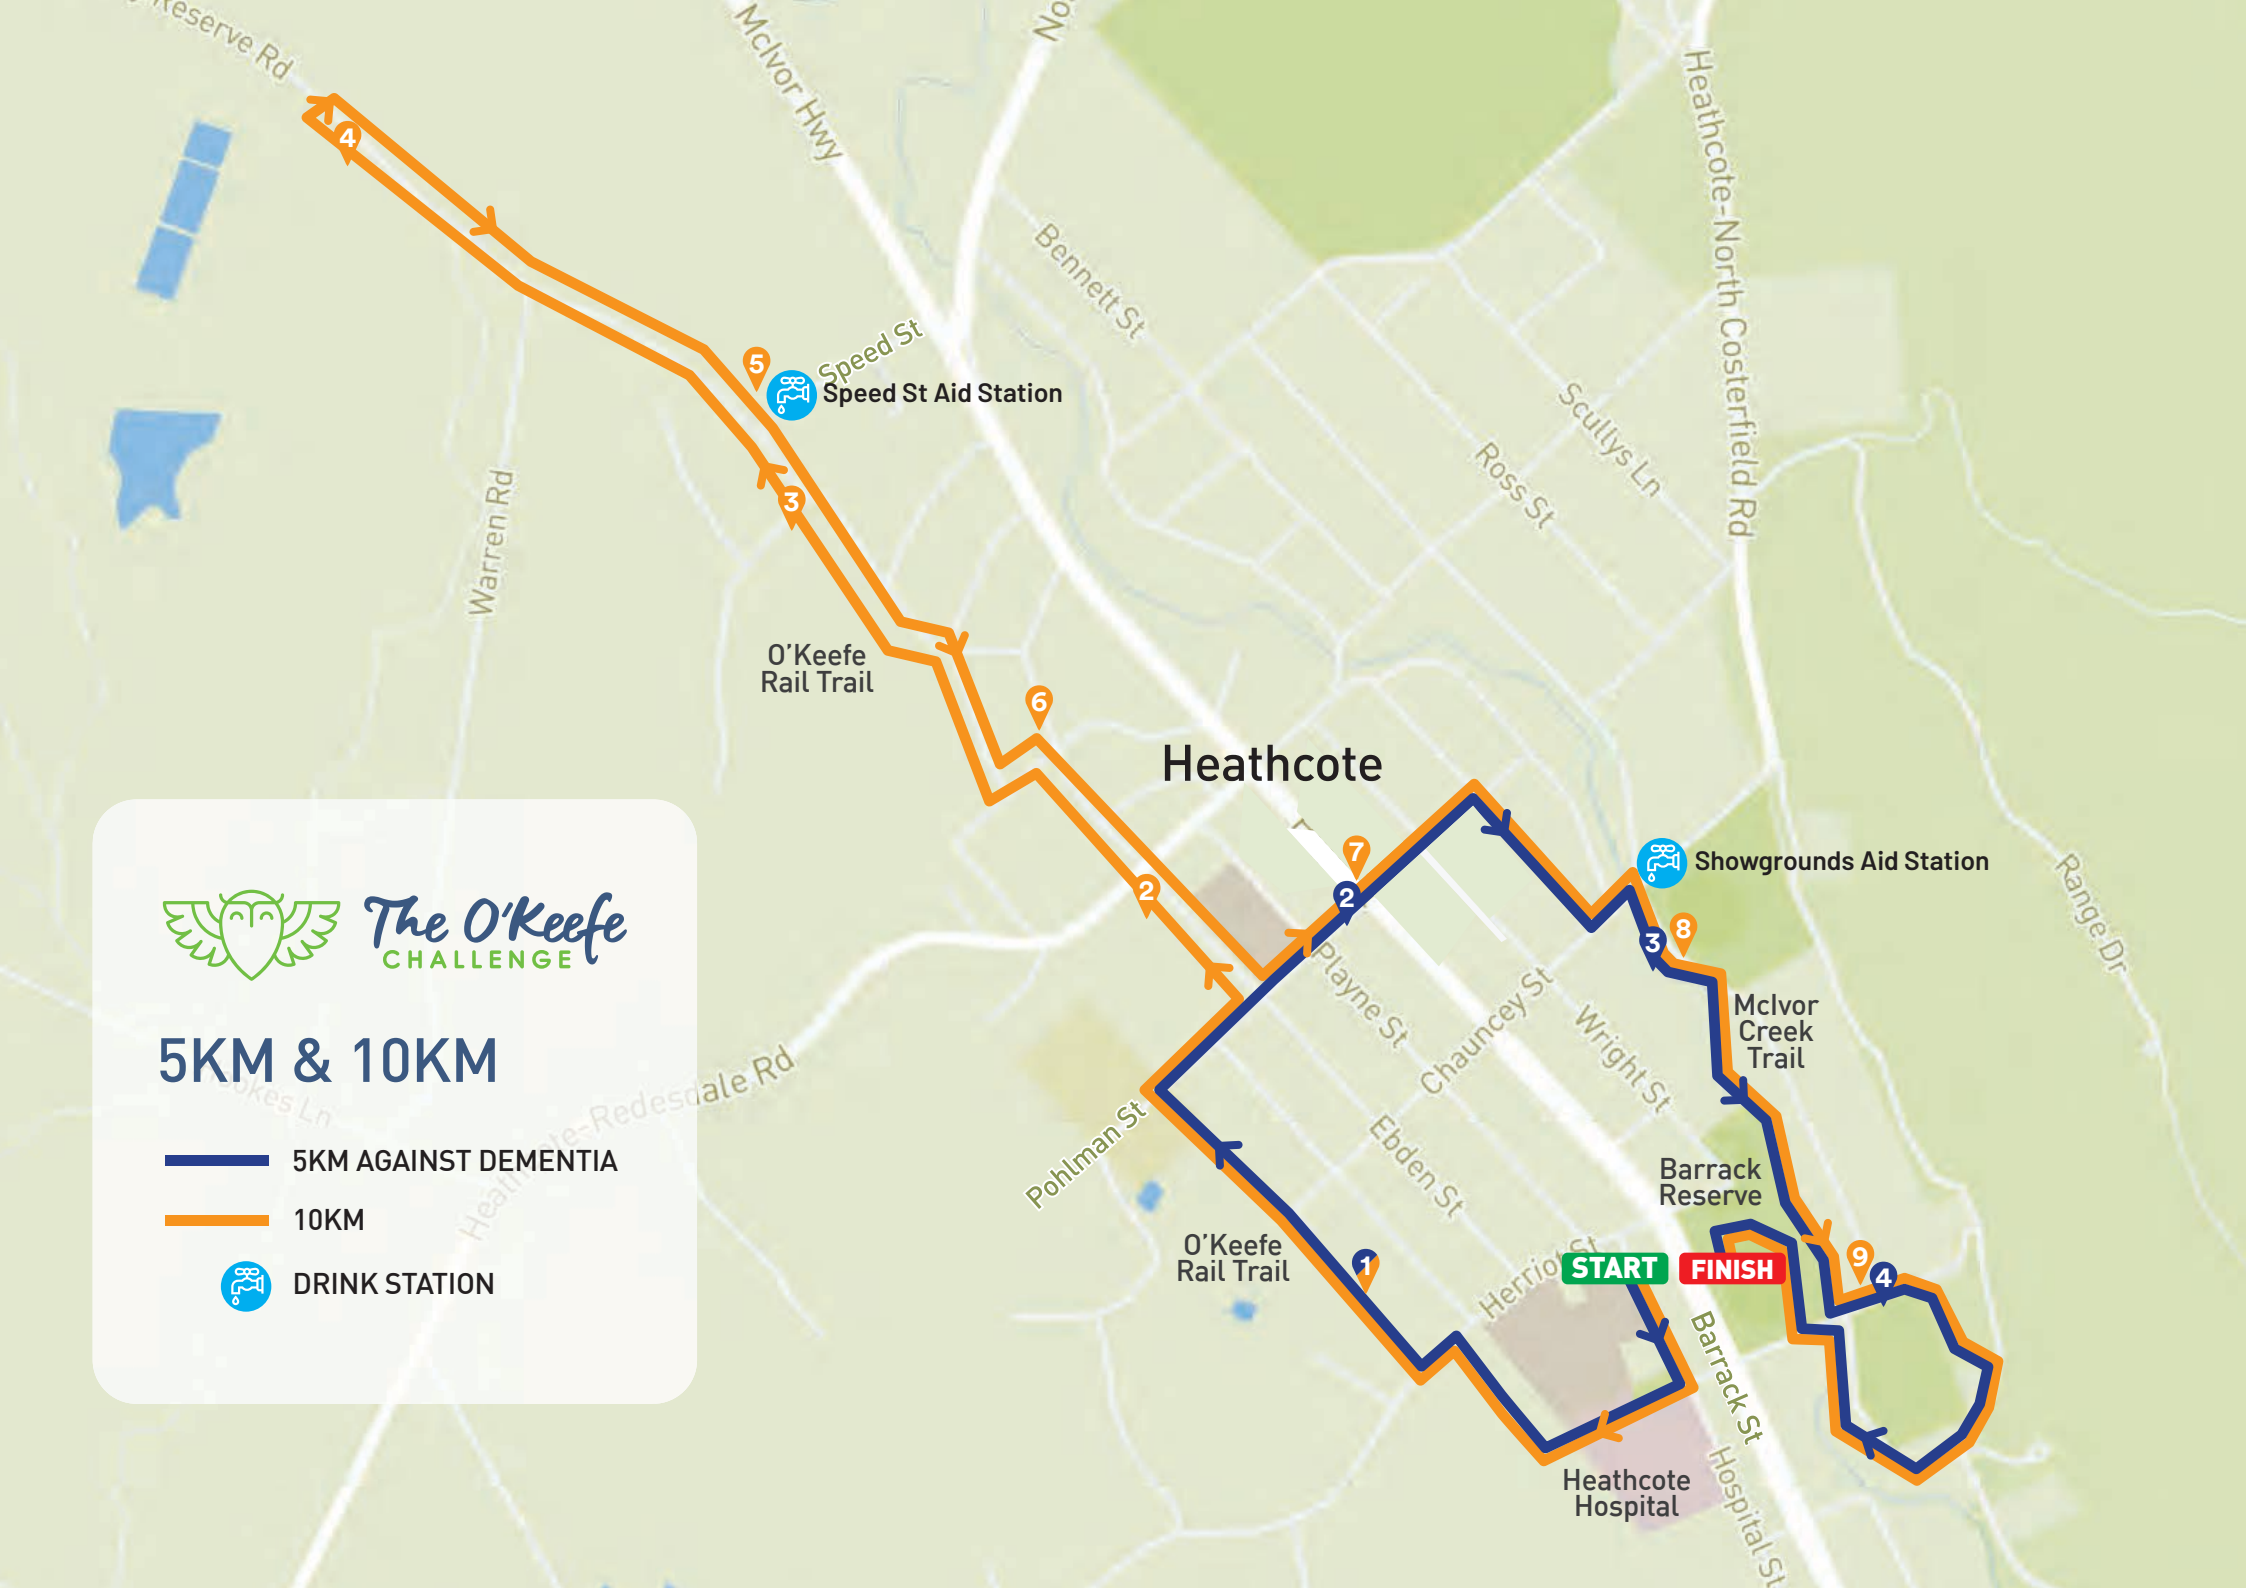

## 5KM & 10KM

 5KM AGAINST DEMENTIA

 10KM

 DRINK STATION

## HEATHCOTE START & FINISH AREA

**The O'Keefe CHALLENGE**

### MARATHON & HALF-MARATHON

- MARATHON ROUTE
- HALF-MARATHON ROUTE
- DRINK STATION
- MARATHON KM MARKERS
- SHUTTLE BUS TO HALF-MARATHON START
- EVENT VILLAGE, BIB COLLECTION